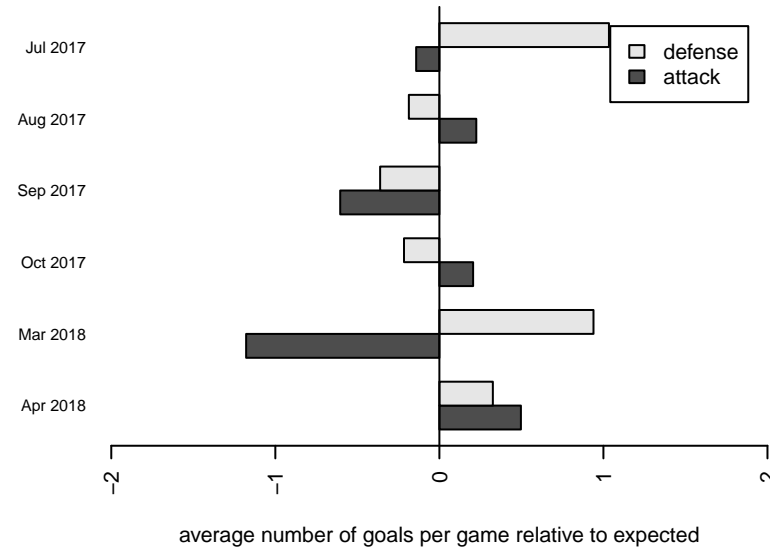

Performance relative to 13 month average