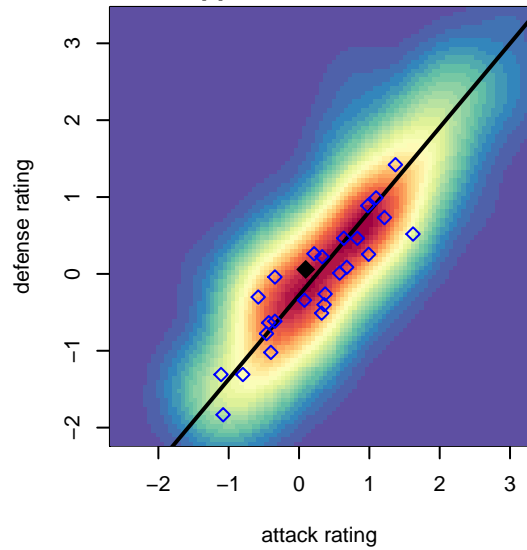

**attack and defense rating
relative to others at age
and all opponents in last 13 months**