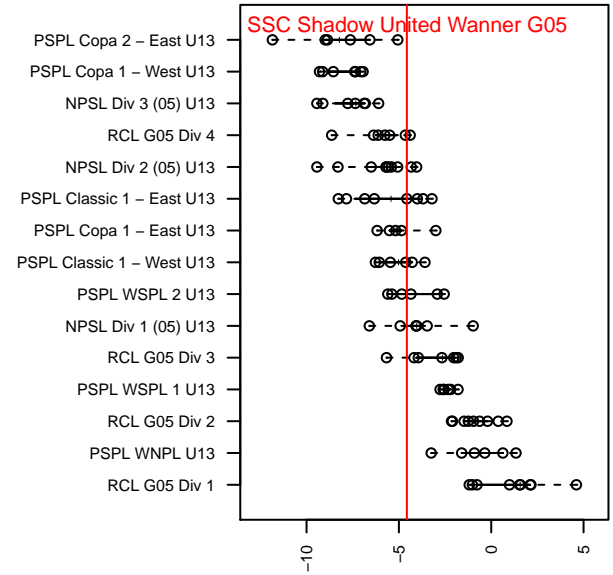

**attack and defense rating
relative to others at age
and all opponents in last 13 months**