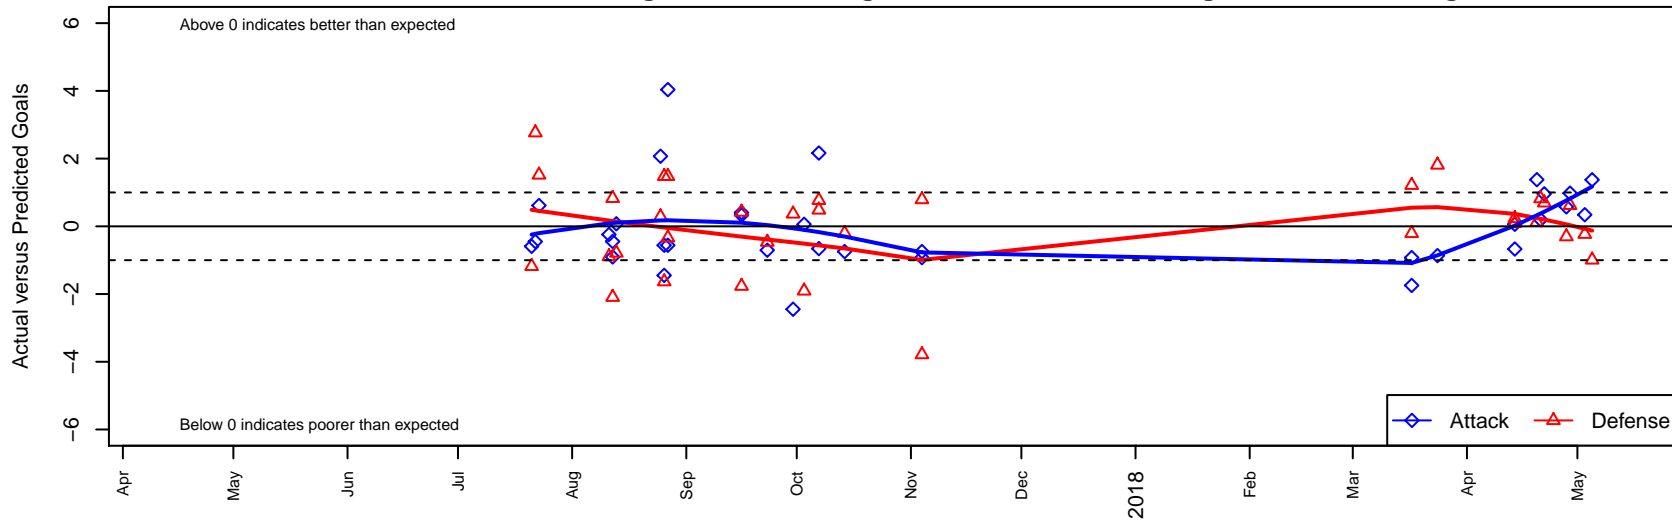

SSC Shadow United Wanner G05

Spokane SC Shadow
 Spokane, WA
 G05 total strength=823
 attack=1.1 defense=1.06
 fall league = PSPL Classic 1 – East U13
 spr league = Spr PSPL EWA – '05 Classic 1 – I

alt names used:
 SPOKANE SC SHADOW UNITED G05 WANNI
 SPOKANE SC SHADOW UNITED G05 WANNI
 SPOKANE SC SHADOW UNITED G05 WANNI
 Spokane Shadow United G05 Wanner
 Spokane Shadow United G05 Wanner
 SPOKANE SC SHADOW UNITED G05 WANNI

SSC Shadow United Wanner G05
 Dots are actual minus expected GF (blue circles) and GA (red triangles).
 Blue line is smoothed change in attack strength. Red is smoothed change in defense strength.

**attack and defense variance (black dot)
relative to other teams
and top 10 in region**